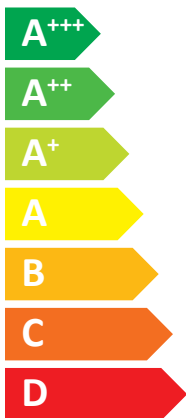

ENERG

енергия · ενεργεια

Dimplex

SIW 8TES

A⁺⁺

A

Two icons showing sound power levels: a speaker inside a house icon labeled "46 dB" and a speaker outside a house icon labeled "00 dB".

A map of Europe with different regions shaded in three shades of blue. A legend to the right shows three boxes: a dark blue box labeled "08 kW", a medium blue box labeled "08 kW", and a light blue box labeled "08 kW".