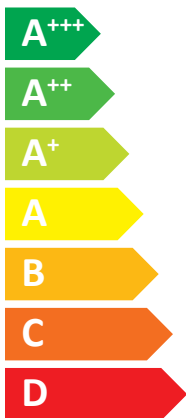

**ENERG**  
енергия · ενεργεια

Dimplex

SIW 11TES

**A<sup>++</sup>**

**A**

Two icons showing sound power levels: a speaker icon with '43 dB' and a house icon with '00 dB'. Below them is a map of Europe with various regions shaded in different shades of blue.

A legend for power consumption with three colored squares: dark blue for '10 kW', medium blue for '10 kW', and light blue for '10 kW'.