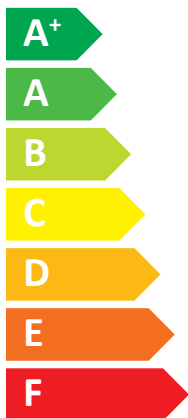

**ENERG**  
енергия · ενεργεια

Dimplex

SIW 11TES

**A<sup>++</sup>**

**A**

Two icons showing sound power levels: a speaker icon with '43 dB' and a house icon with '00 dB'. Below them is a map of Europe with various regions shaded in different shades of blue.

A legend for power consumption with three colored squares: dark blue for '10 kW', medium blue for '10 kW', and light blue for '10 kW'.